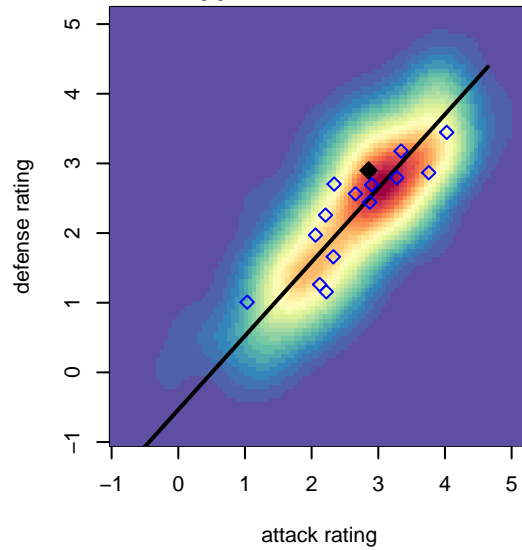

Idaho Rush Premier B01

Idaho Rush Soccer
 Boise, ID
 B01 total strength=1630
 attack=17.37 defense=18.15
 spr league = Spr Idaho D3 U15/16 Div 1

alt names used:
 IDAHO RUSH IDAHO RUSH PREMIER (2001)
 IDAHO RUSH PREMIER (2001) (ID)
 IDAHO RUSH PREMIER (2001)
 IDAHO RUSH PREMIER (2001) (ID)

Venues played:
 2016 Spr Idaho D3 U15/16 Division 1
 2016 NV Players Showcase Bellagio U16
 2016 ID State Cup U16

Idaho Rush Premier B01
 Dots are actual minus expected GF (blue circles) and GA (red triangles).
 Blue line is smoothed change in attack strength. Red is smoothed change in defense strength.

**attack and defense variance (black dot)
relative to other teams
and top 10 in region**

**attack and defense rating
relative to others at age
and all opponents in last 13 months**

**attack and defense rating
relative to others at age
and all opponents in last 13 months**

Performance relative to 13 month average

Performance relative to 13 month average

Distribution of opponents
 Red = Lose zone, Blue = Win zone, Green = Even
 Black line separates win/lose zones

lot. A=Neither has attack advantage, B=Opponent has both attack and defense advantage, C=Opponent has both attack and defense disadvantage, D=Both have