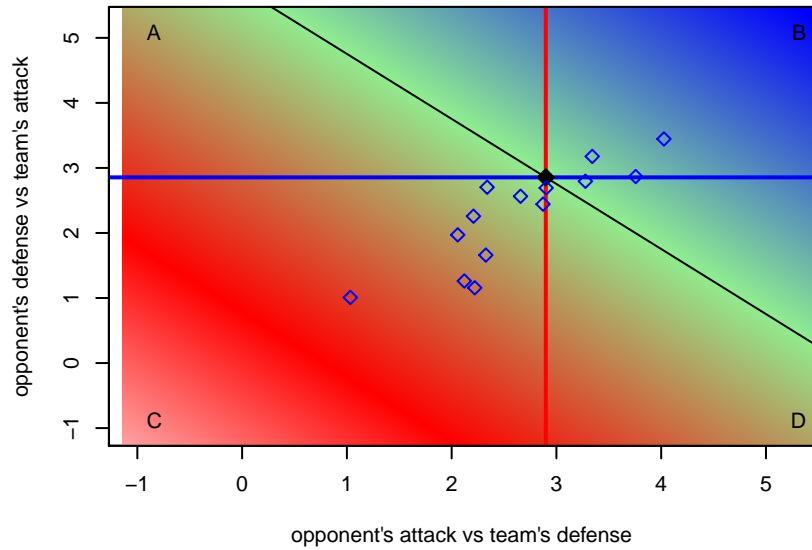

Venues played:
 2016 Spr Idaho D3 U15/16 Division 1
 2016 NV Players Showcase Bellagio U16
 2016 ID State Cup U16

Idaho Rush Premier B01
 Dots are actual minus expected GF (blue circles) and GA (red triangles).
 Blue line is smoothed change in attack strength. Red is smoothed change in defense strength.

**attack and defense variance (black dot)
relative to other teams
and top 10 in region**

**attack and defense rating
relative to others at age
and all opponents in last 13 months**

**attack and defense rating
relative to others at age
and all opponents in last 13 months**

Performance relative to 13 month average

Performance relative to 13 month average

Distribution of opponents
 Red = Lose zone, Blue = Win zone, Green = Even
 Black line separates win/lose zones

lot. A=Neither has attack advantage, B=Opponent has both attack and defense advantage, C=Opponent has both attack and defense disadvantage, D=Both have