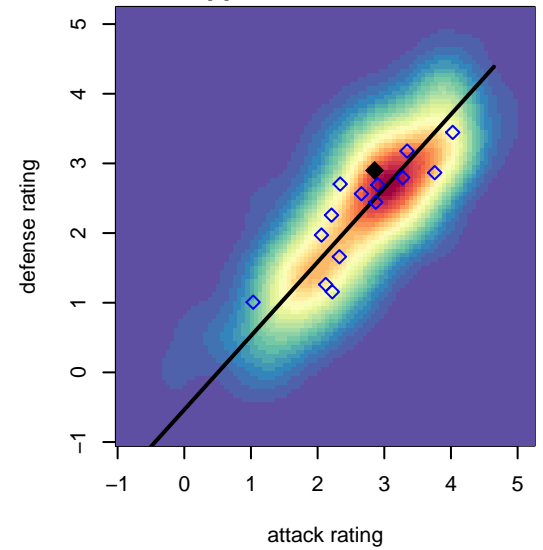

Idaho Rush Premier B01

Idaho Rush Soccer
 Boise, ID
 B01 total strength=1630
 attack=17.37 defense=18.15
 spr league = Spr Idaho D3 U15/16 Div 1

alt names used:
 IDAHO RUSH IDAHO RUSH PREMIER (2001)
 IDAHO RUSH PREMIER (2001) (ID)
 IDAHO RUSH PREMIER (2001)
 IDAHO RUSH PREMIER (2001) (ID)

Venues played:
 2016 Spr Idaho D3 U15/16 Division 1
 2016 NV Players Showcase Bellagio U16
 2016 ID State Cup U16

Idaho Rush Premier B01
 Dots are actual minus expected GF (blue circles) and GA (red triangles).
 Blue line is smoothed change in attack strength. Red is smoothed change in defense strength.

**attack and defense variance (black dot)
relative to other teams
and top 10 in region**

**attack and defense rating
relative to others at age
and all opponents in last 13 months**

**attack and defense rating
relative to others at age
and all opponents in last 13 months**

Performance relative to 13 month average

Performance relative to 13 month average

Distribution of opponents
 Red = Lose zone, Blue = Win zone, Green = Even
 Black line separates win/lose zones

lot. A=Neither has attack advantage, B=Opponent has both attack and defense advantage, C=Opponent has both attack and defense disadvantage, D=Both have